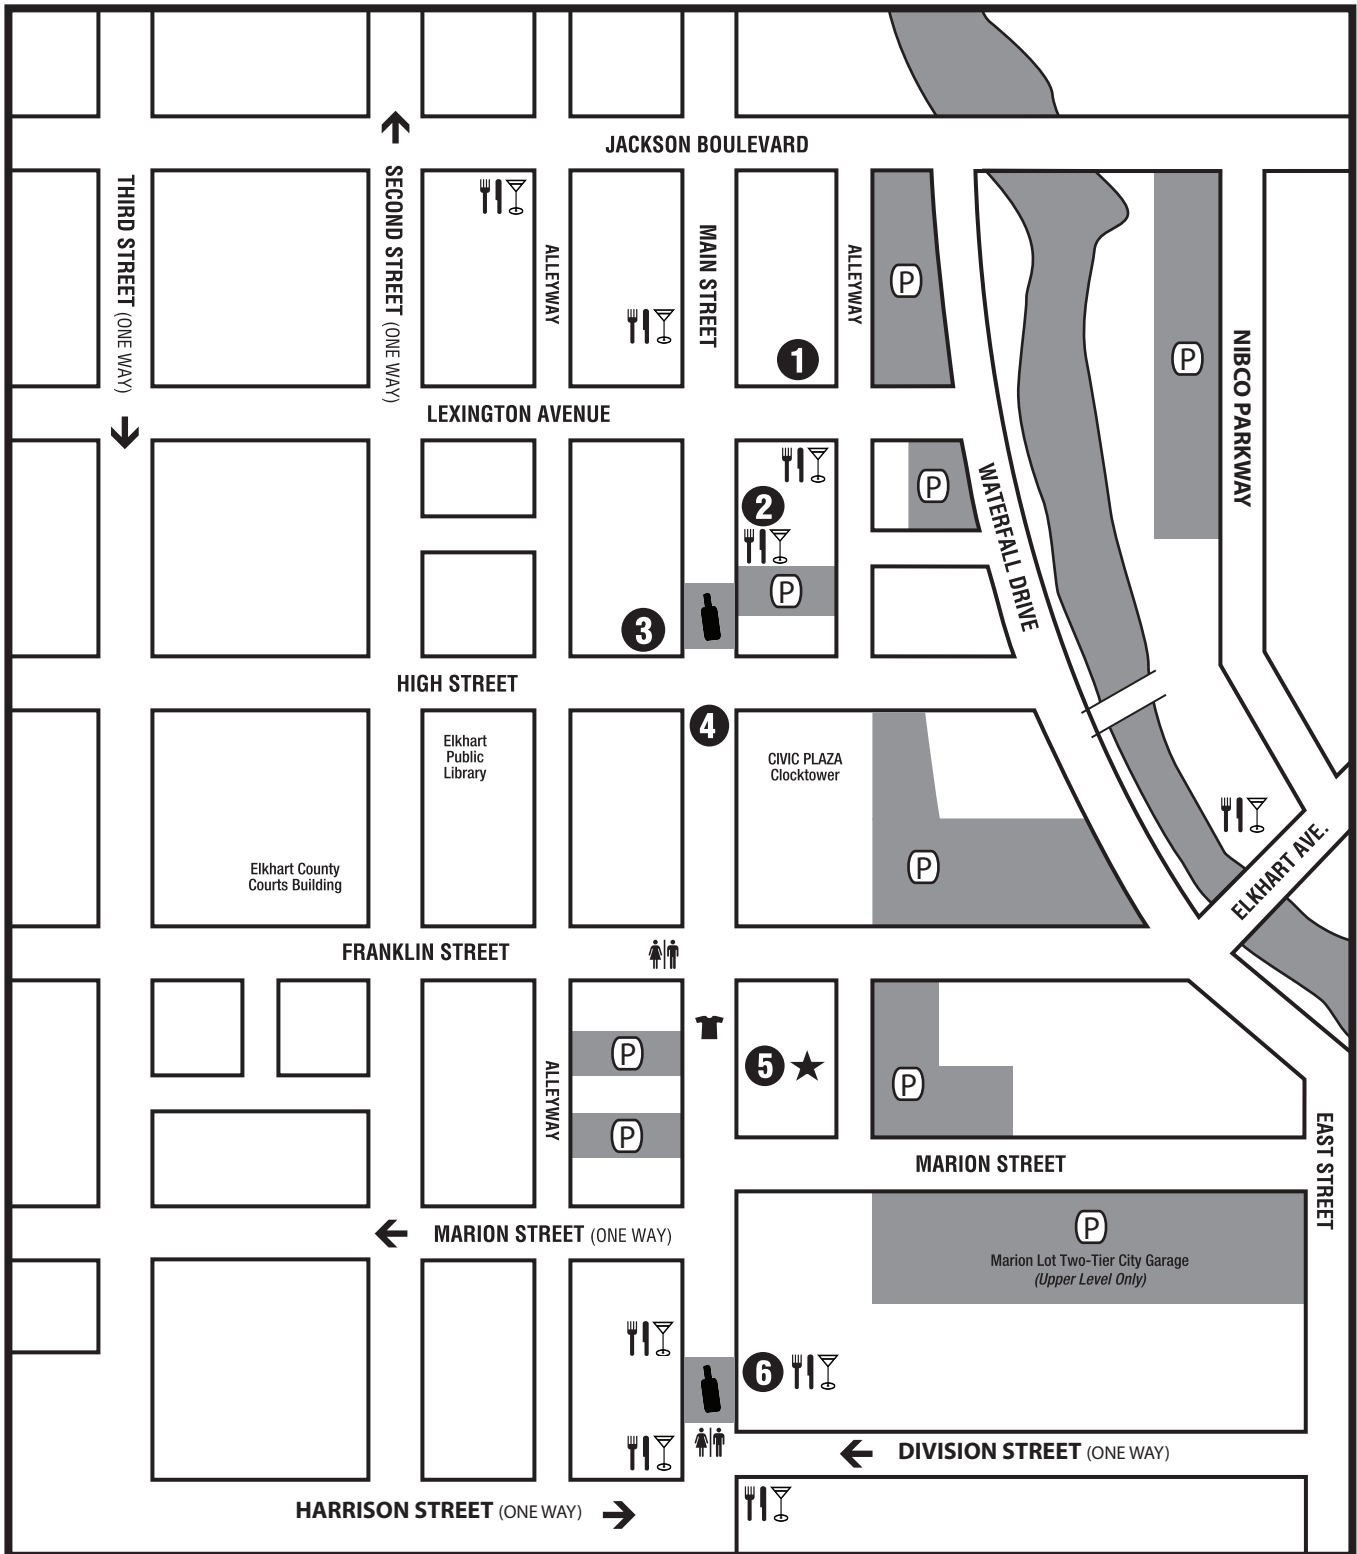

# Elkhart Jazz Festival Venues and Parking

- 1** - Knights of Columbus Stage / 112 E Lexington
- 2** - Welch Packaging Stage @ New Life Community Church / 210 S Main
- 3** - OSMC Stage @ Pathway Assembly of God / 227 S Main
- 4** - Elkhart General Hospital Stage / Civic Plaza
- 5** - KeyBank Stage @ Chamber of Commerce / 418 South Main Street
- 6** - CTS Corporation Stage @ Mad Anthony / 526 S Main

**(P)** Free Parking

**★** Information / Ticket Sales

**T** Souvenir Sales

**♂ ♀** Restroom

**🍺** Beer Garden

**🍴 🍷** Restaurant / Bar  
Complete listing on last page of program